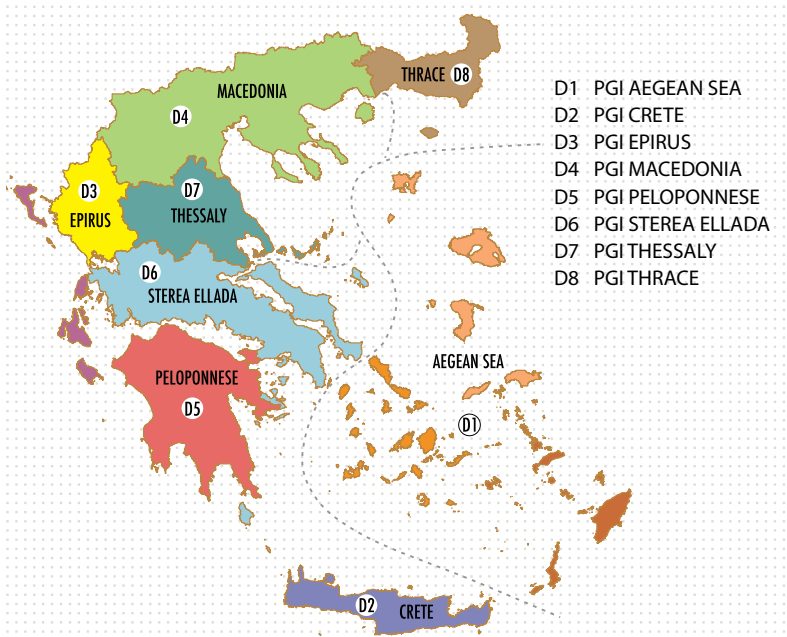

WINE MAP

PROTECTED GEOGRAPHICAL INDICATIONS

120 PROTECTED GEOGRAPHICAL INDICATIONS

REGIONAL

- P1 PGI Achaia
- P2 PGI Argolida
- P3 PGI Arkadia
- P4 PGI Attiki
- P5 PGI Chania
- P6 PGI Chios
- P7 PGI Corfu
- P8 PGI Cyclades
- P9 PGI Dodecanese
- P10 PGI Drama
- P11 PGI Evia
- P12 PGI Evros
- P13 PGI Florina
- P14 PGI Fthiotida
- P15 PGI Grevena
- P16 PGI Halkidiki
- P17 PGI Heraklion
- P18 PGI Iliia
- P19 PGI Imathia
- P20 PGI Ioannina
- P21 PGI Karditsa
- P22 PGI Kastoria
- P23 PGI Kavala
- P24 PGI Korinthos
- P25 PGI Kozani

- P26 PGI Laconia
- P27 PGI Lasithi
- P28 PGI Lefkada
- P29 PGI Magnesia
- P30 PGI Messinia
- P31 PGI Pella
- P32 PGI Pieria
- P33 PGI Rethymno
- P34 PGI Serres
- P35 PGI Thessaloniki
- P36 PGI Zakynthos

LOCAL

- 1 PGI Adriani
- 2 PGI Agora
- 3 PGI Anavyssos
- 4 PGI Avdira
- 5 PGI Elassona
- 6 PGI Epanomi
- 7 PGI Gerania
- 8 PGI Halikouna
- 9 PGI Ikaria
- 10 PGI Ilion
- 11 PGI Ismaros
- 12 PGI Karystos
- 13 PGI Kissamos
- 14 PGI Klimenti
- 15 PGI Koropi
- 16 PGI Krania
- 17 PGI Krannonas
- 18 PGI Kos
- 19 PGI Lesvos
- 20 PGI Letrina
- 21 PGI Lilantio
- 22 PGI Mantzavinata
- 23 PGI Markopoulo
- 24 PGI Martino
- 25 PGI Metaxata
- 26 PGI Meteora

- D1 PGI AEGEAN SEA
- D2 PGI CRETE
- D3 PGI EPIRUS
- D4 PGI MACEDONIA
- D5 PGI PELOPONNESE
- D6 PGI STEREA ELLADA
- D7 PGI THESSALY
- D8 PGI THRACE

PGI Wines:

PGI products are those bearing a "Protected Geographical Indication". This wine category comprises all Regional Wines and any of the wines of "Traditional Designation" which, simultaneously, have an established geographical indication i.e., Verdea and 15 retsinas (PGI wines of Greece).