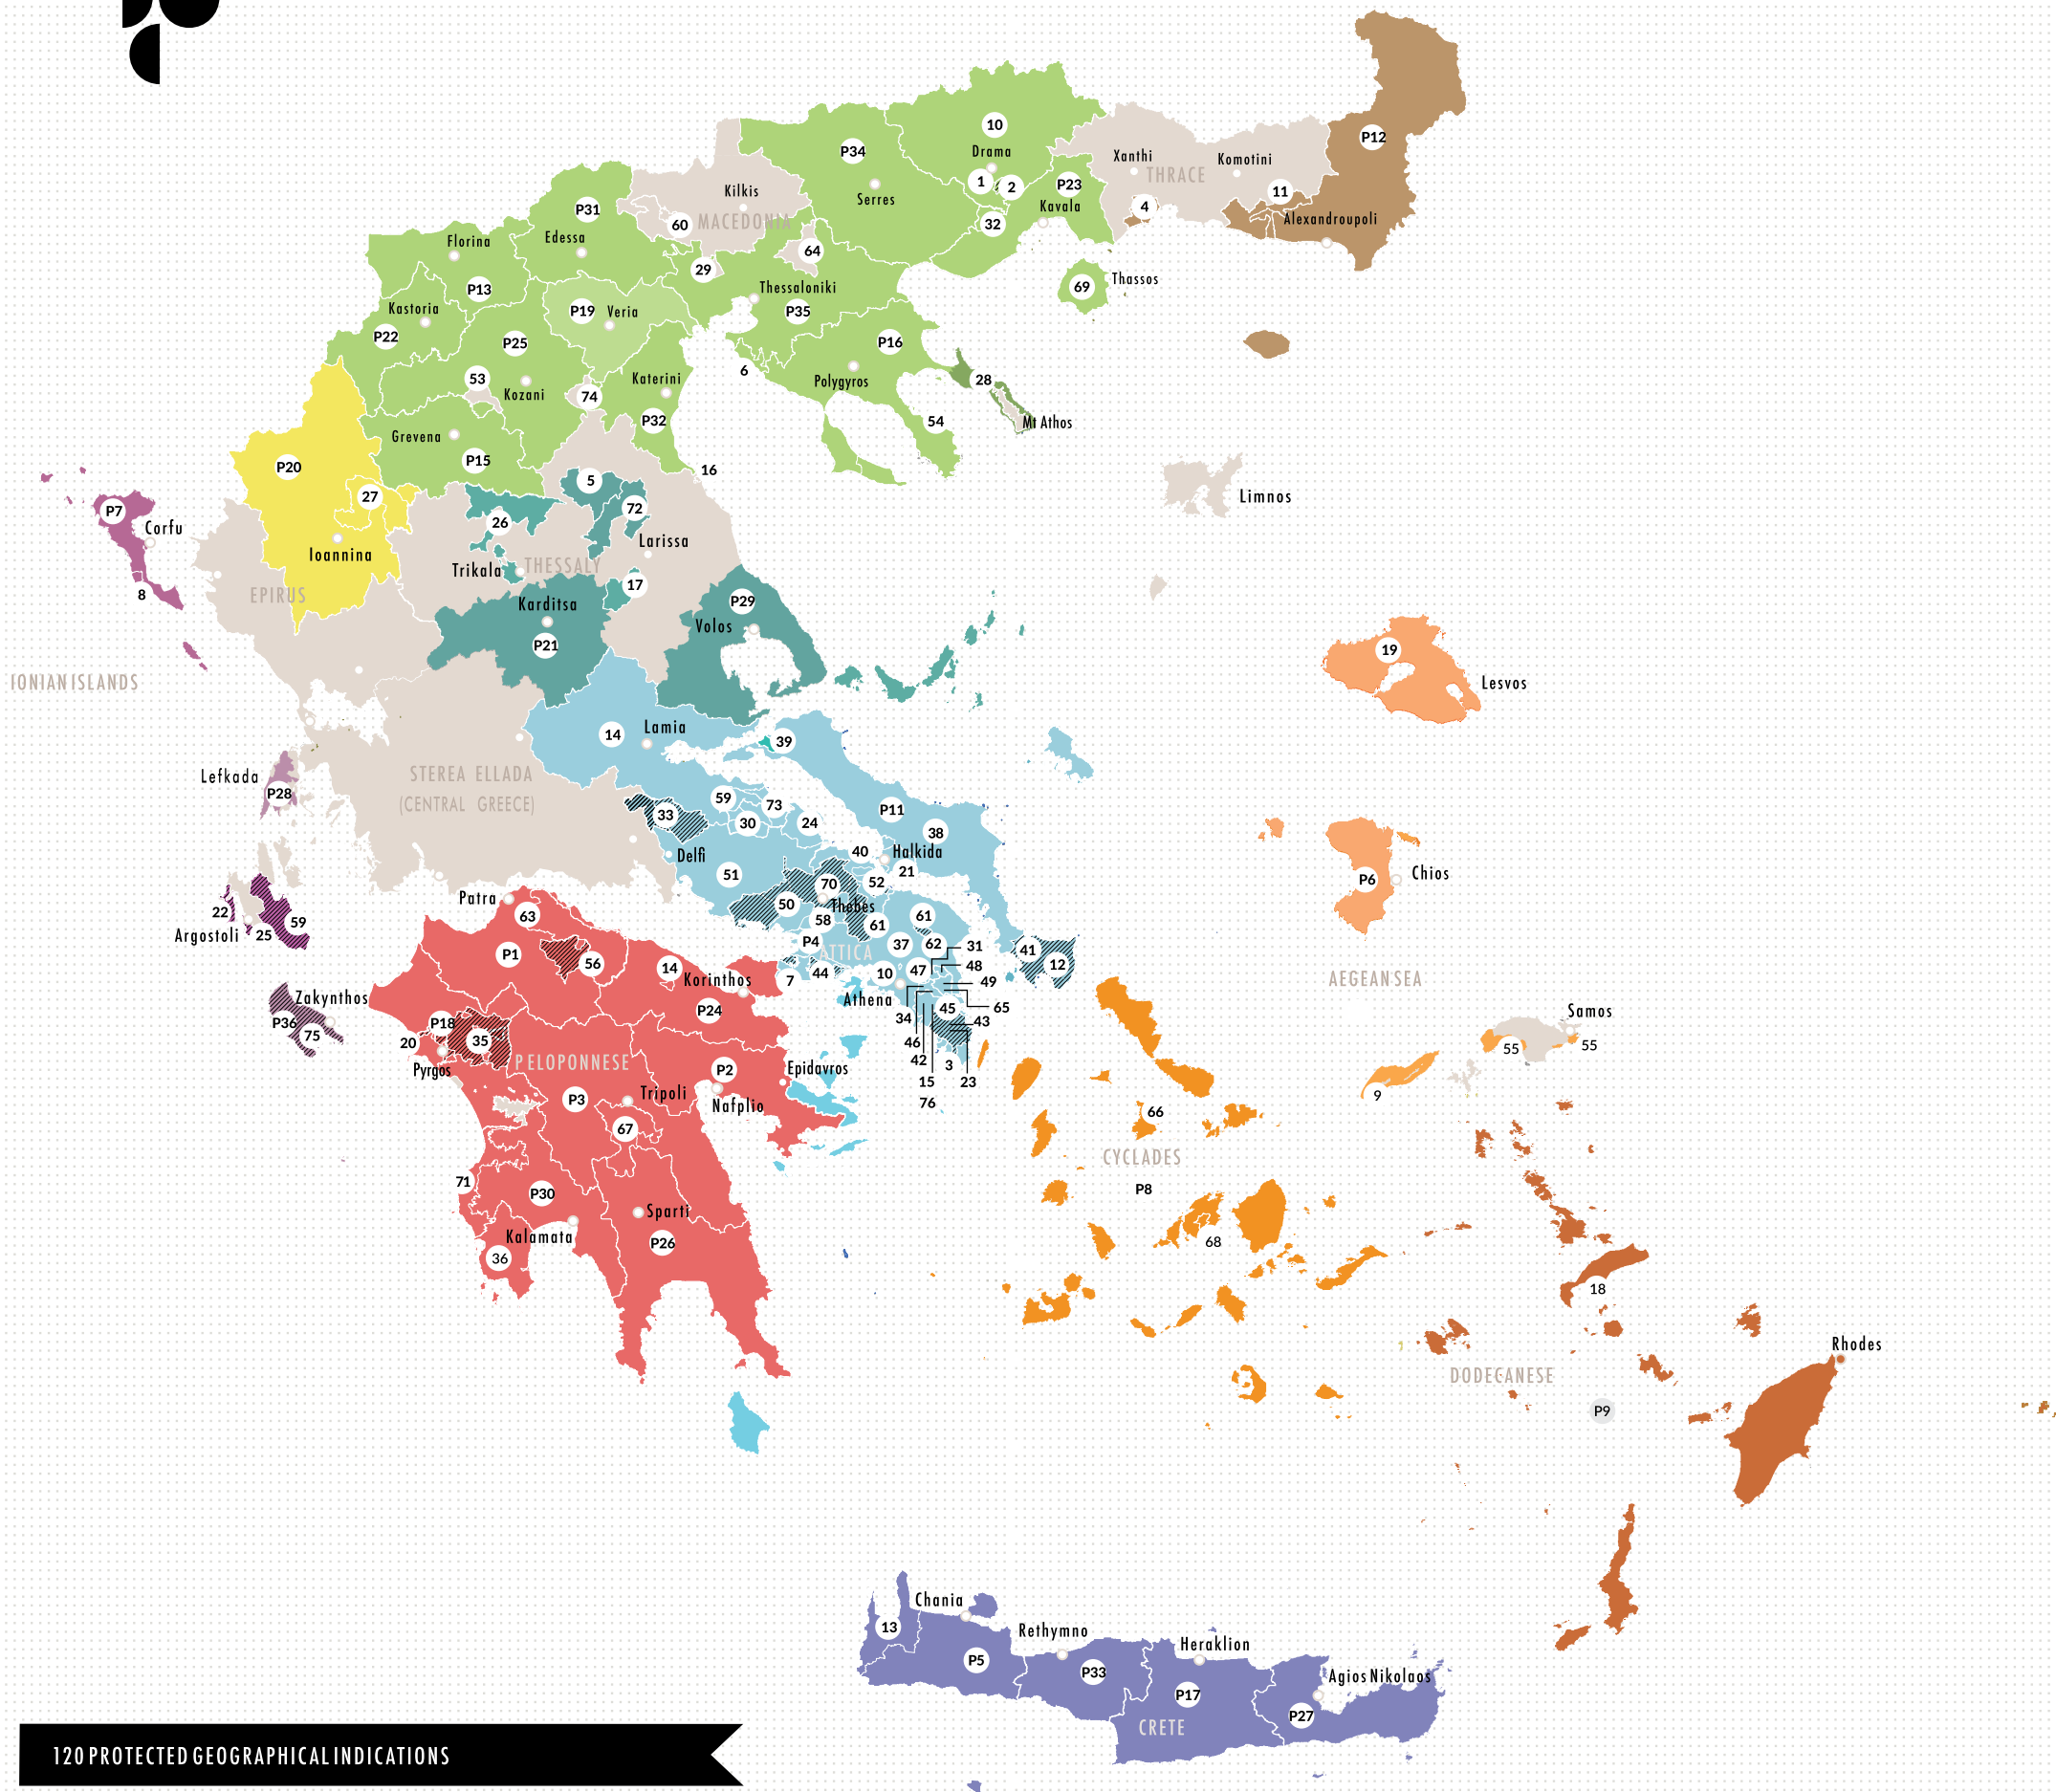

WINE MAP

PROTECTED GEOGRAPHICAL INDICATIONS

120 PROTECTED GEOGRAPHICAL INDICATIONS

REGIONAL

- P1 PGI Achaia
- P2 PGI Argolida
- P3 PGI Arkadia
- P4 PGI Attiki
- P5 PGI Chania
- P6 PGI Chios
- P7 PGI Corfu
- P8 PGI Cyclades
- P9 PGI Dodecanese
- P10 PGI Drama
- P11 PGI Evia
- P12 PGI Evros
- P13 PGI Florina
- P14 PGI Fthiotida
- P15 PGI Grevena
- P16 PGI Halkidiki
- P17 PGI Heraklion
- P18 PGI Iliia
- P19 PGI Imathia
- P20 PGI Ioannina
- P21 PGI Karditsa
- P22 PGI Kastoria
- P23 PGI Kavala
- P24 PGI Korinthos
- P25 PGI Kozani

- P26 PGI Laconia
- P27 PGI Lasithi
- P28 PGI Lefkada
- P29 PGI Magnesia
- P30 PGI Messinia
- P31 PGI Pella
- P32 PGI Pieria
- P33 PGI Rethymno
- P34 PGI Serres
- P35 PGI Thessaloniki
- P36 PGI Zakynthos

LOCAL

- 1 PGI Adriani
- 2 PGI Agora
- 3 PGI Anavyssos
- 4 PGI Avdira
- 5 PGI Elassona
- 6 PGI Epanomi
- 7 PGI Gerania
- 8 PGI Halikouna
- 9 PGI Ikaria
- 10 PGI Ilion
- 11 PGI Ismaros
- 12 PGI Karystos
- 13 PGI Kissamos
- 14 PGI Klimenti
- 15 PGI Koropi
- 16 PGI Krania
- 17 PGI Krannonas
- 18 PGI Kos
- 19 PGI Lesvos
- 20 PGI Letrina
- 21 PGI Lilantio
- 22 PGI Mantzavinata
- 23 PGI Markopoulo
- 24 PGI Martino
- 25 PGI Metaxata
- 26 PGI Meteora

- D1 PGI AEGEAN SEA
- D2 PGI CRETE
- D3 PGI EPIRUS
- D4 PGI MACEDONIA
- D5 PGI PELOPONNESE
- D6 PGI STEREA ELLADA
- D7 PGI THESSALY
- D8 PGI THRACE

PGI Wines:

PGI products are those bearing a "Protected Geographical Indication". This wine category comprises all Regional Wines and any of the wines of "Traditional Designation" which, simultaneously, have an established geographical indication i.e., Verdea and 15 retsinas (PGI wines of Greece).